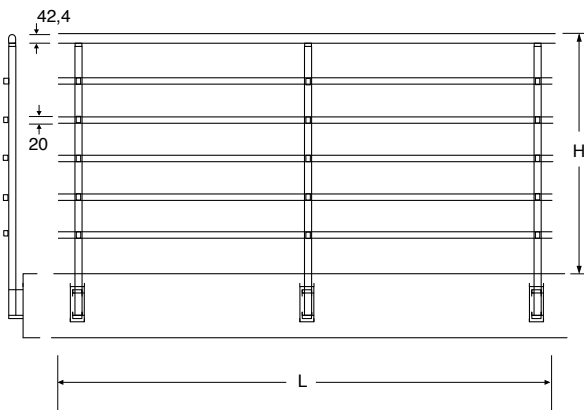

Balustrade with handrail and round tubular fence panel.

COD.	L	H	P	X
PAR2FUT	*	1100	110	20

* DIMENSIONI A RICHIESTA
DIMENSIONS ON REQUEST

OCEAN STYLE

Parapetto con piantane in piatto sagomato, corrimano e correnti orizzontali in tubolare tondo.

Balustrade with flat plants shaped, round tubular handrail and horizontal currents.

COD.	L	H
PAR2OCE	*	1500

* DIMENSIONI A RICHIESTA
DIMENSIONS ON REQUEST

TECH STYLE

Parapetto in kit con corrimano, piantane e correnti orizzontali in tubolare tondo.

Kit balustrade with tubular round handrail, posts and horizontal currents.

COD.	L	H
PARTEC	*	1100

* DIMENSIONI A RICHIESTA
DIMENSIONS ON REQUEST

distributore - reseller

Inox Kit s.r.l. a socio unico

48012 Bagnacavallo (RA)
Via Libeccio, 9/11
Tel. 0545 62475 • Fax 0545 926575
info@inoxkit.it